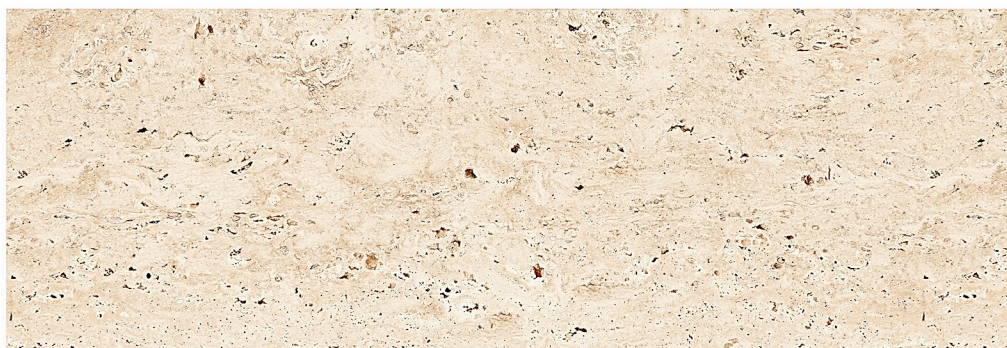

LIONEL CREAM

40x120 cm

Porcelain - Rectified
Matt

2 Face

SIZE

400 mm

1200 mm