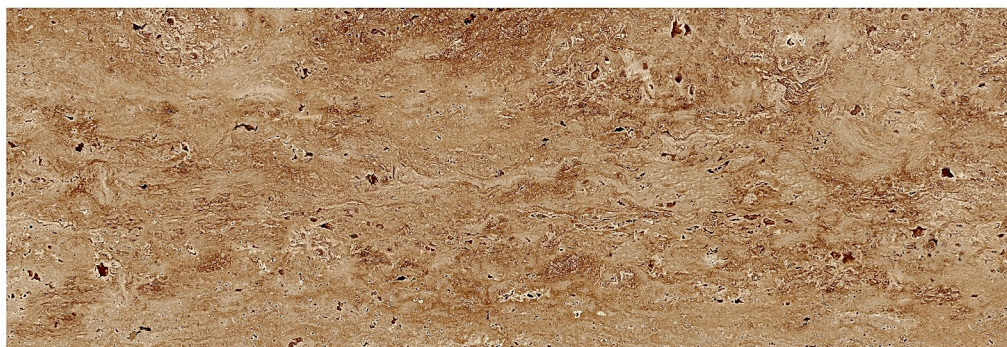

LIONEL BROWN

40x120 cm

Porcelain - Rectified
Matt

2 Face

SIZE

400 mm

1200 mm